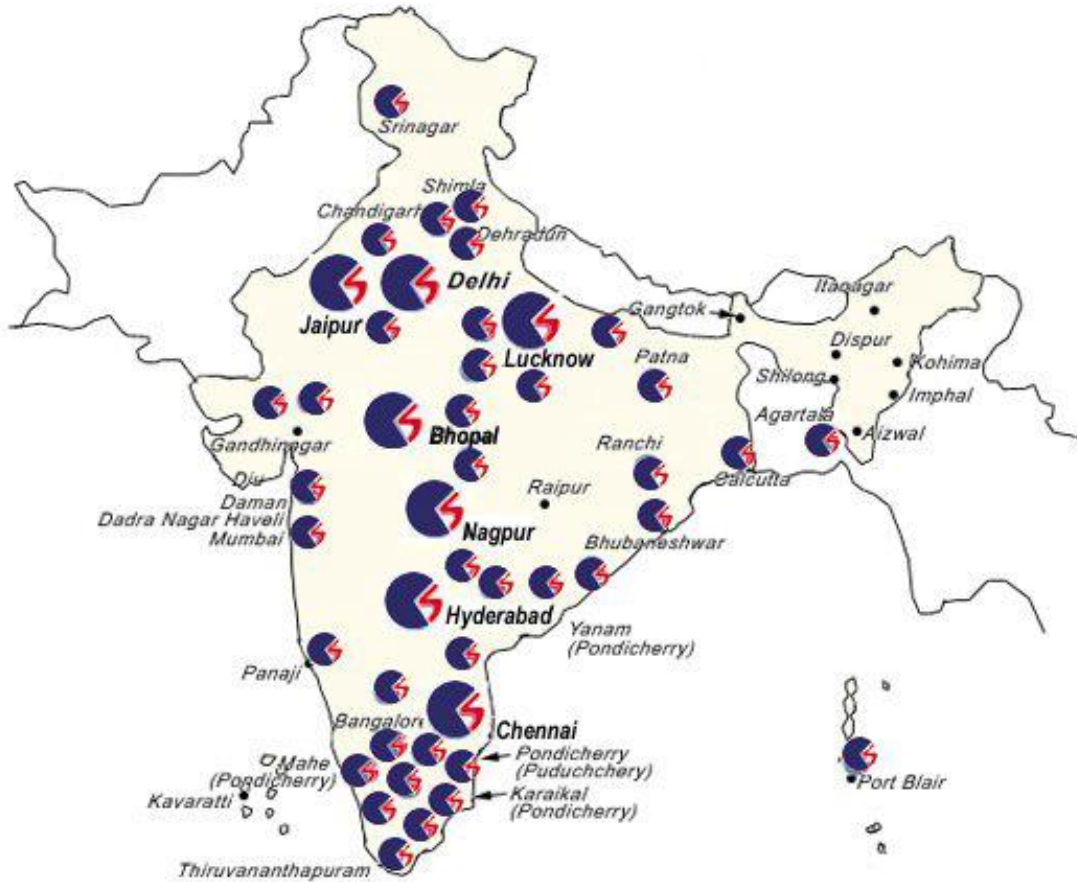

email : sales@compactups.com
www.compactups.com

COMPACT SYSTEMS (P) LTD.

Head Office	New Delhi	G-15, Anupam Plaza, opp: Azad Apartments, Hauz Khaz, New Delhi-110016 Ph: 011-26567985, 41040255
Branch Off	Chennai	105, Eldams Square, 167 Eldams Road, Chennai- 600018., Ph: 044-24352803, 24353403
	Hyderabad	201, Metro Residency, Raj Bhawan Road, Hyderabad- 500082. Ph: 040-23300018, 23300016.

For Enquiries contact sales@compactups.com
www.compactups.com